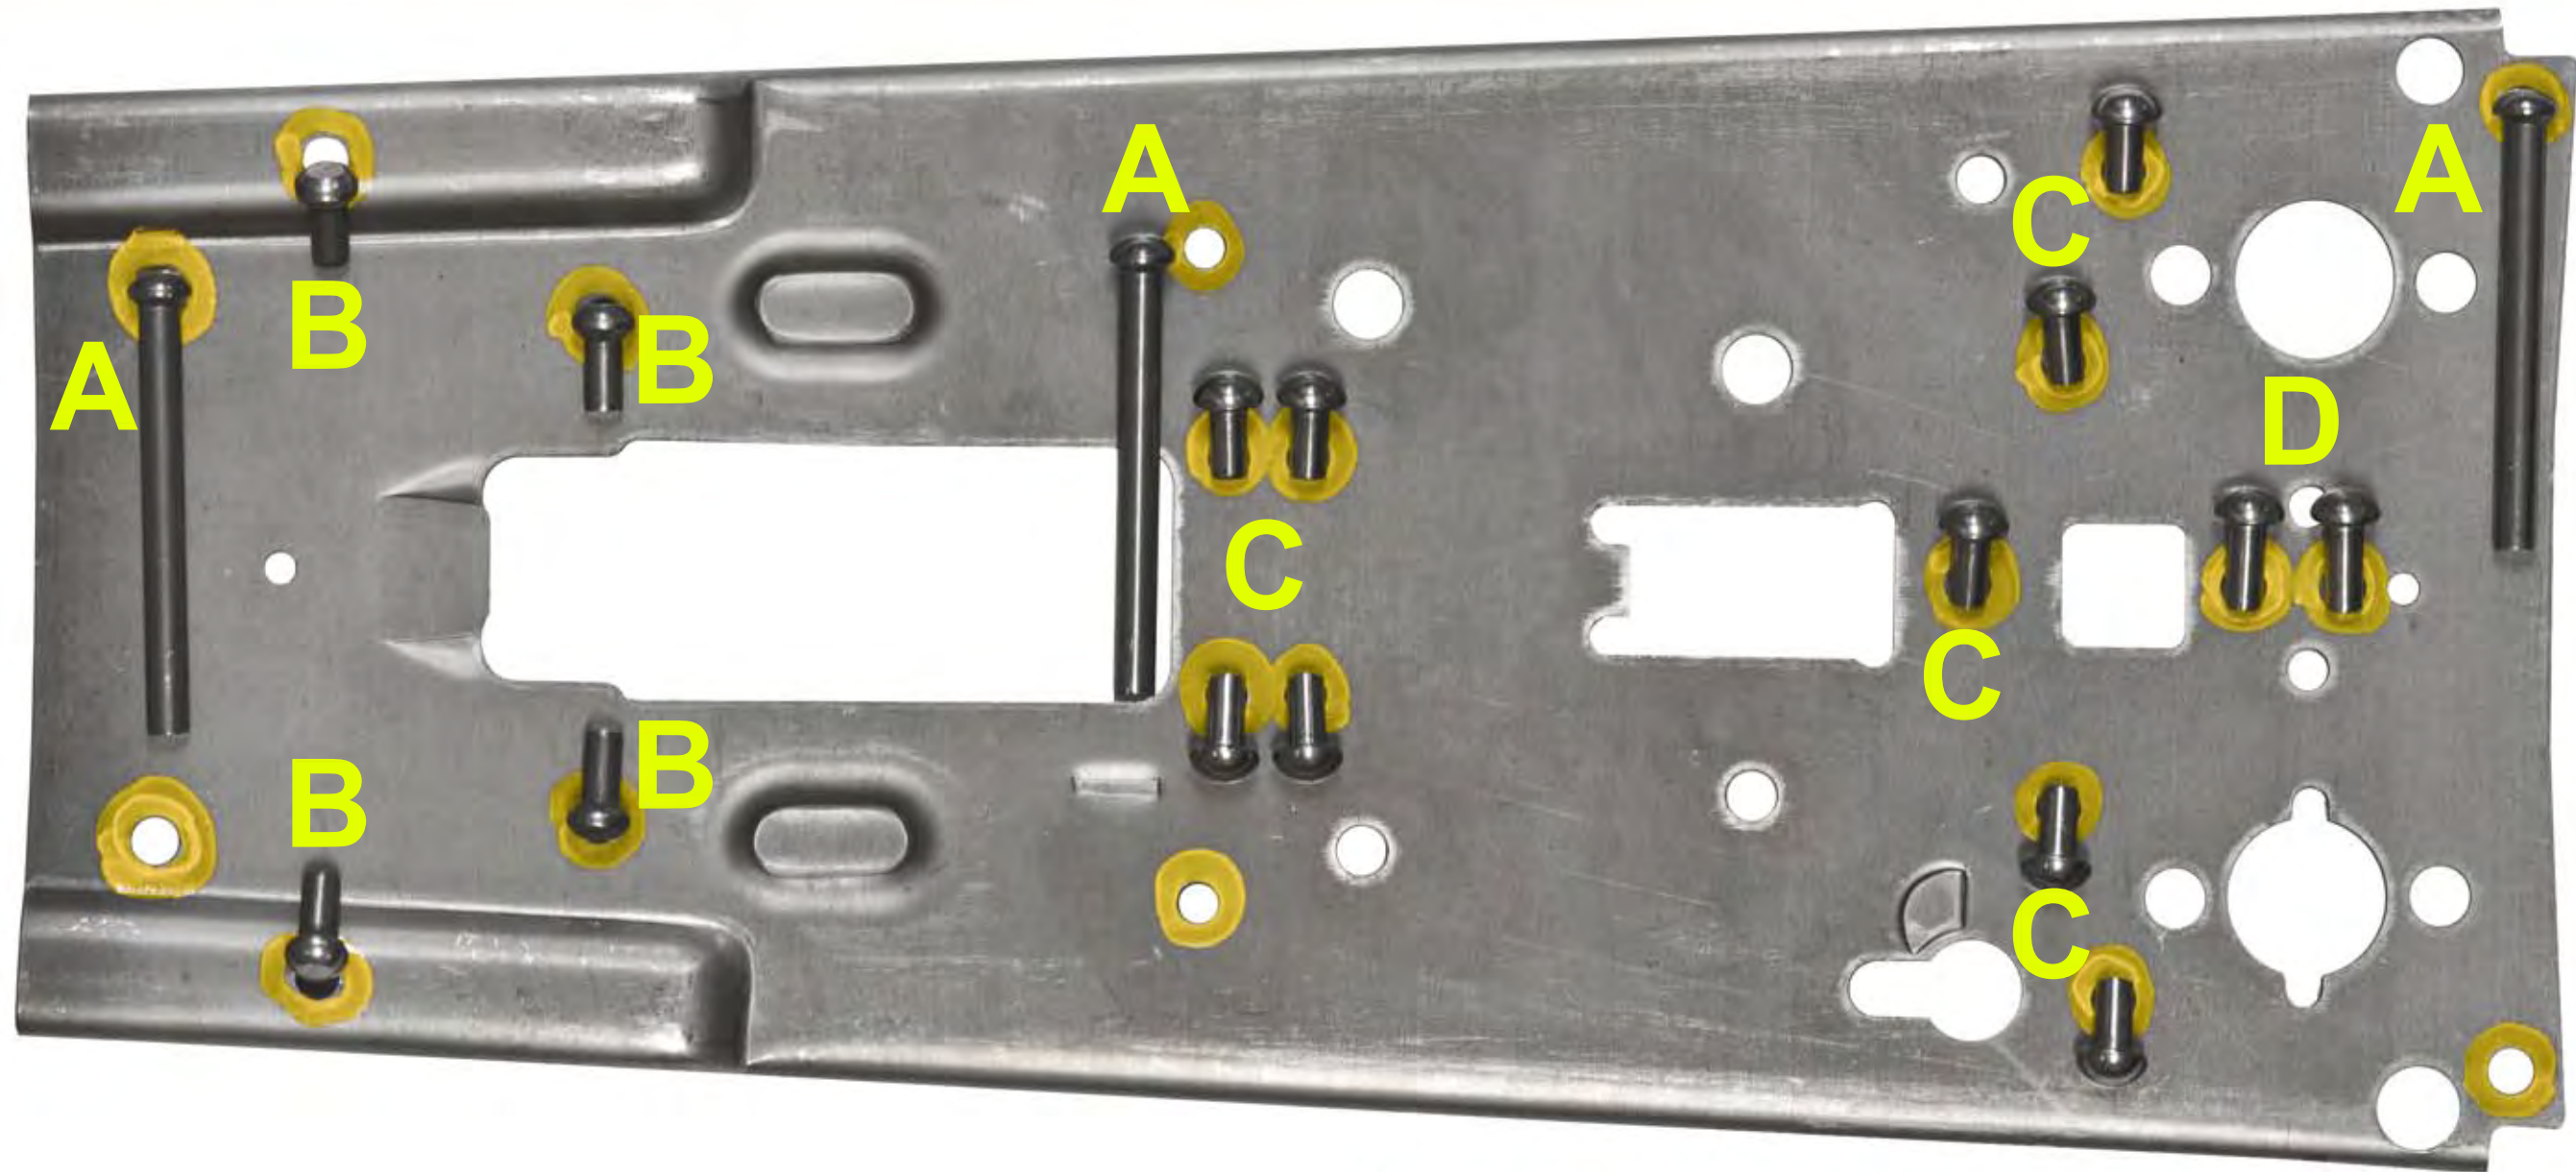

# Diagram For The Yugo AK Rivet Build Set

**A - 11/64" x 1-19/32" Swell Neck**  
**B - 5/32" x 5/16" Swell Neck**

**C - 5/32" x 5/16" Round Head**  
**D - 5/32" x 3/8" Round Head**